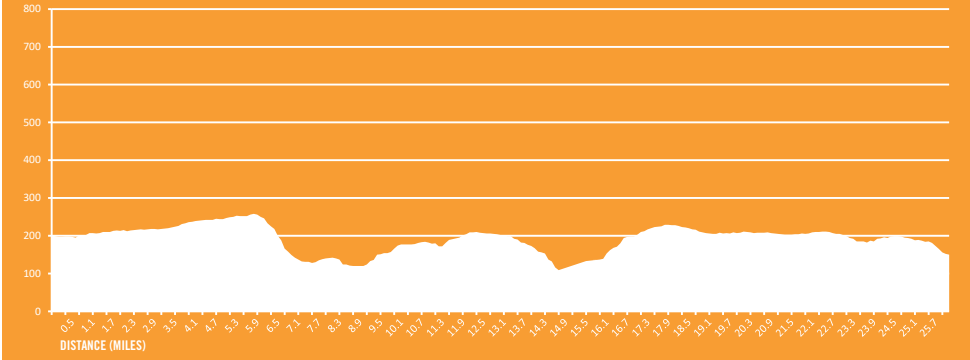

ALLIANZ PARTNERS RICHMOND MARATHON ELEVATION

Allianz **Partners**
Richmond
Marathon

MAP KEY

- 1 Mile Marker
- Marathon Course
- VCU Health Medical Stop
- Water / Nuun
- WC Wet Wash Cloths
- 12 On Your Side Party Zone
- Port-O-Johns
- GU
- S Start: 1st & Broad
- Pickle Juice
- J Junk Food Stops
- F Finish: 5th & Tredegar St.