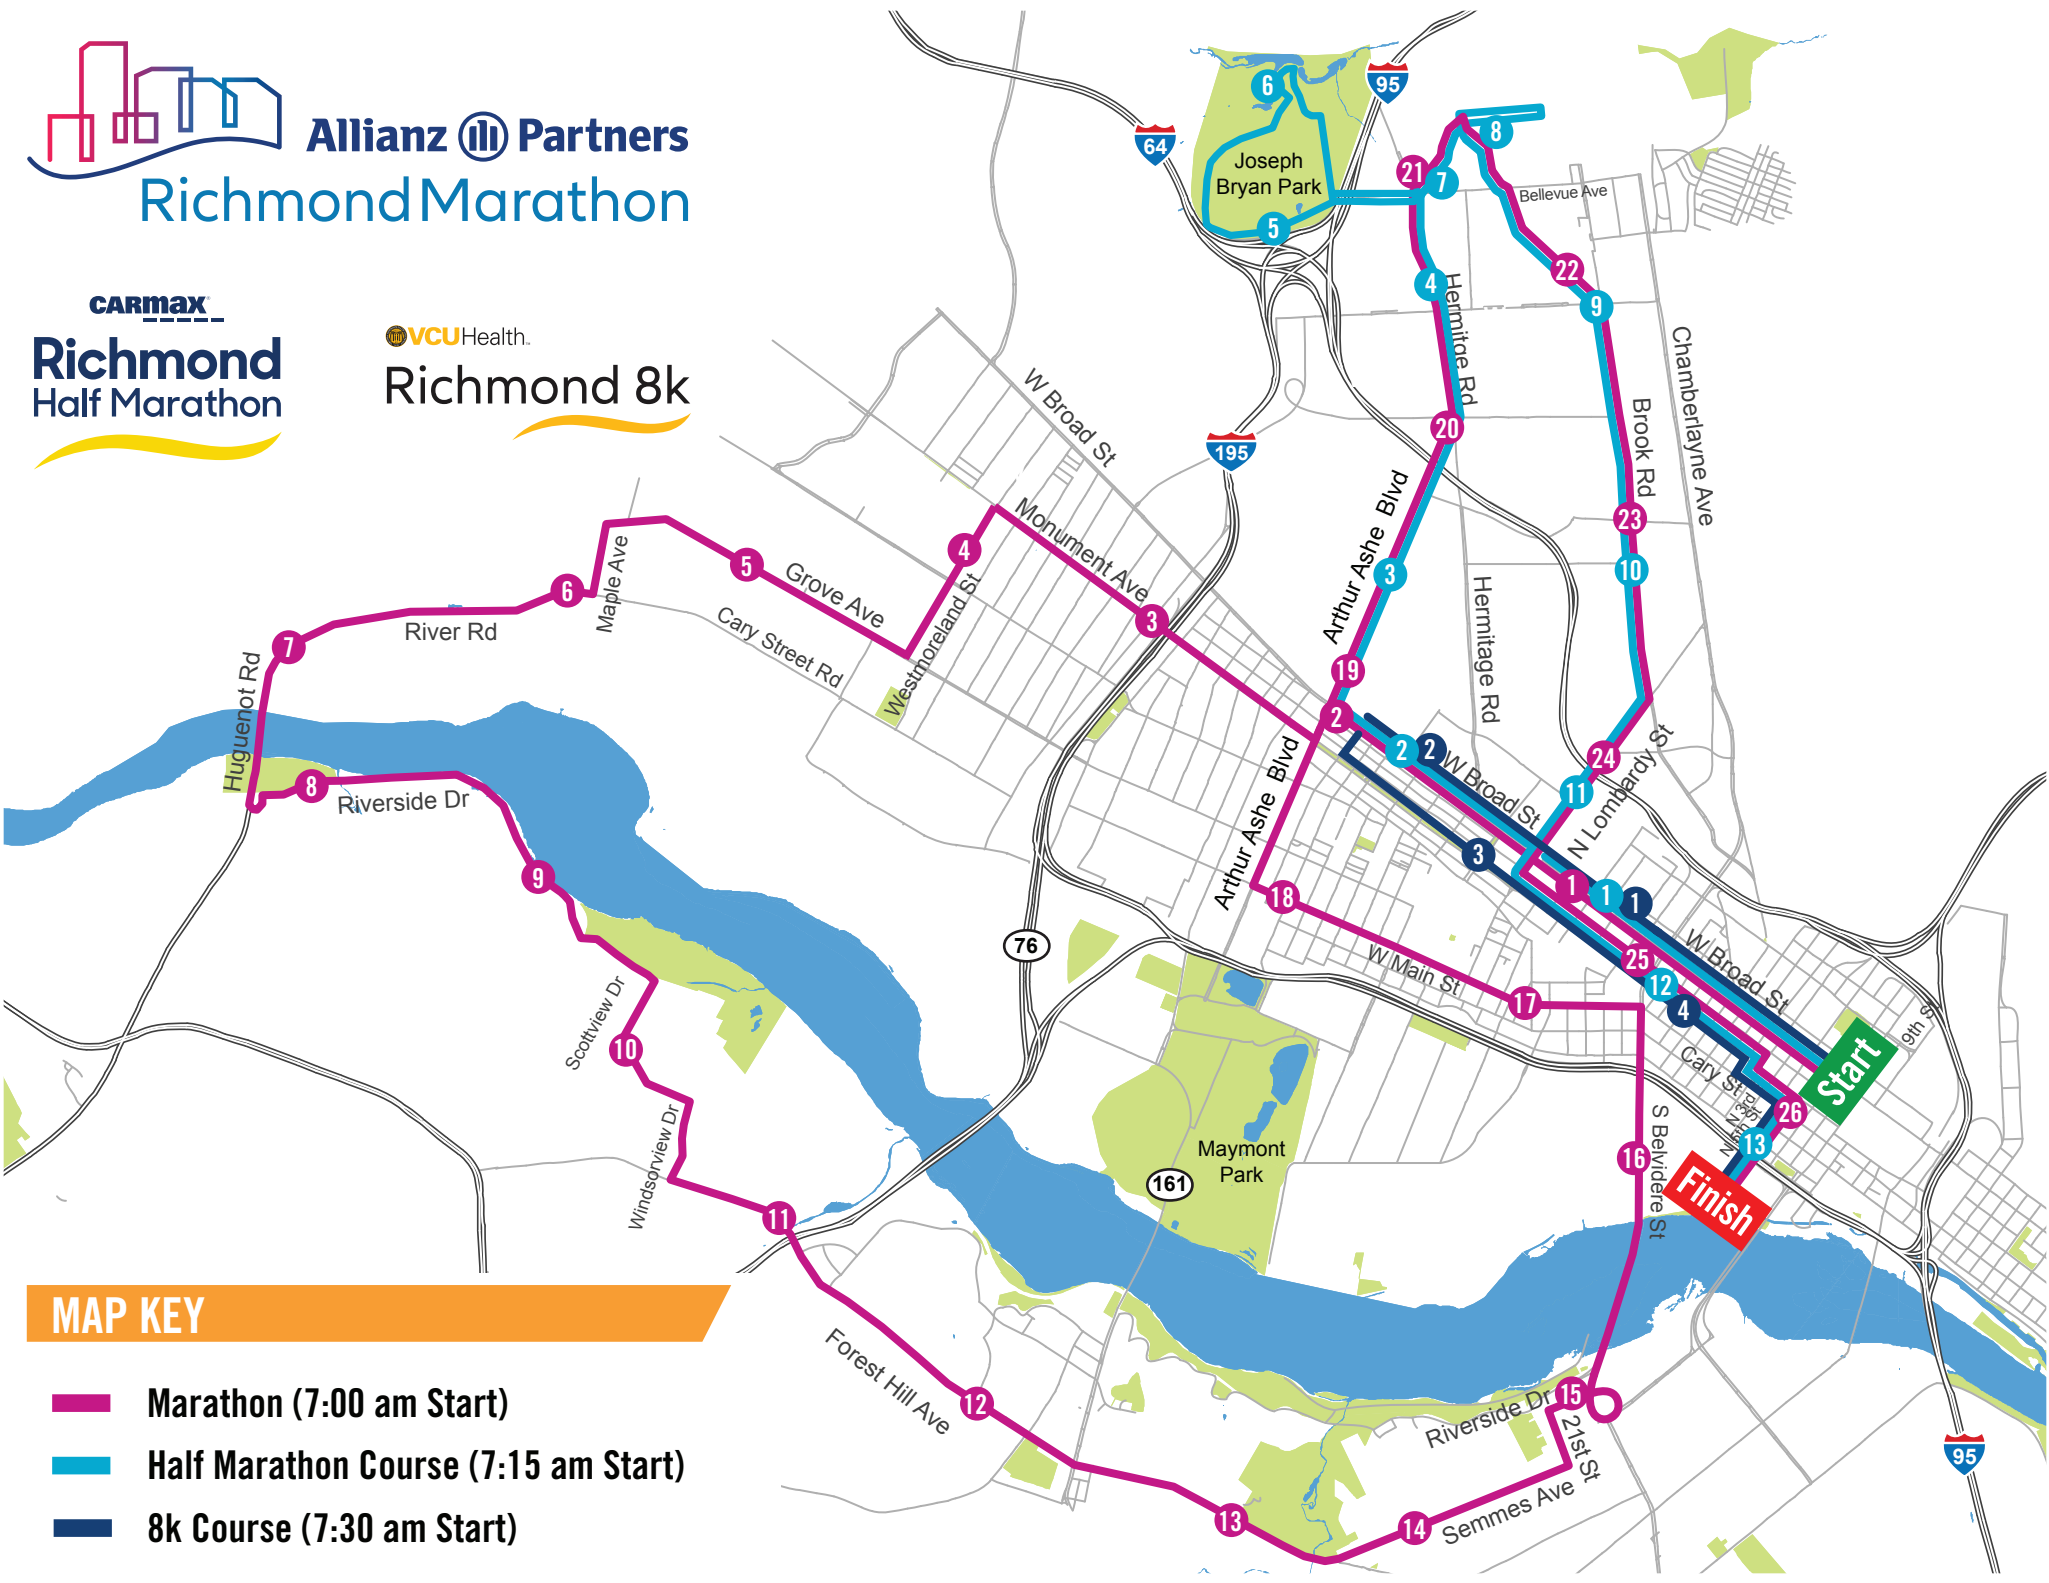

Allianz Partners Richmond Marathon

Richmond Half Marathon

Richmond 8k

MAP KEY

- █ Marathon (7:00 am Start)
- █ Half Marathon Course (7:15 am Start)
- █ 8k Course (7:30 am Start)