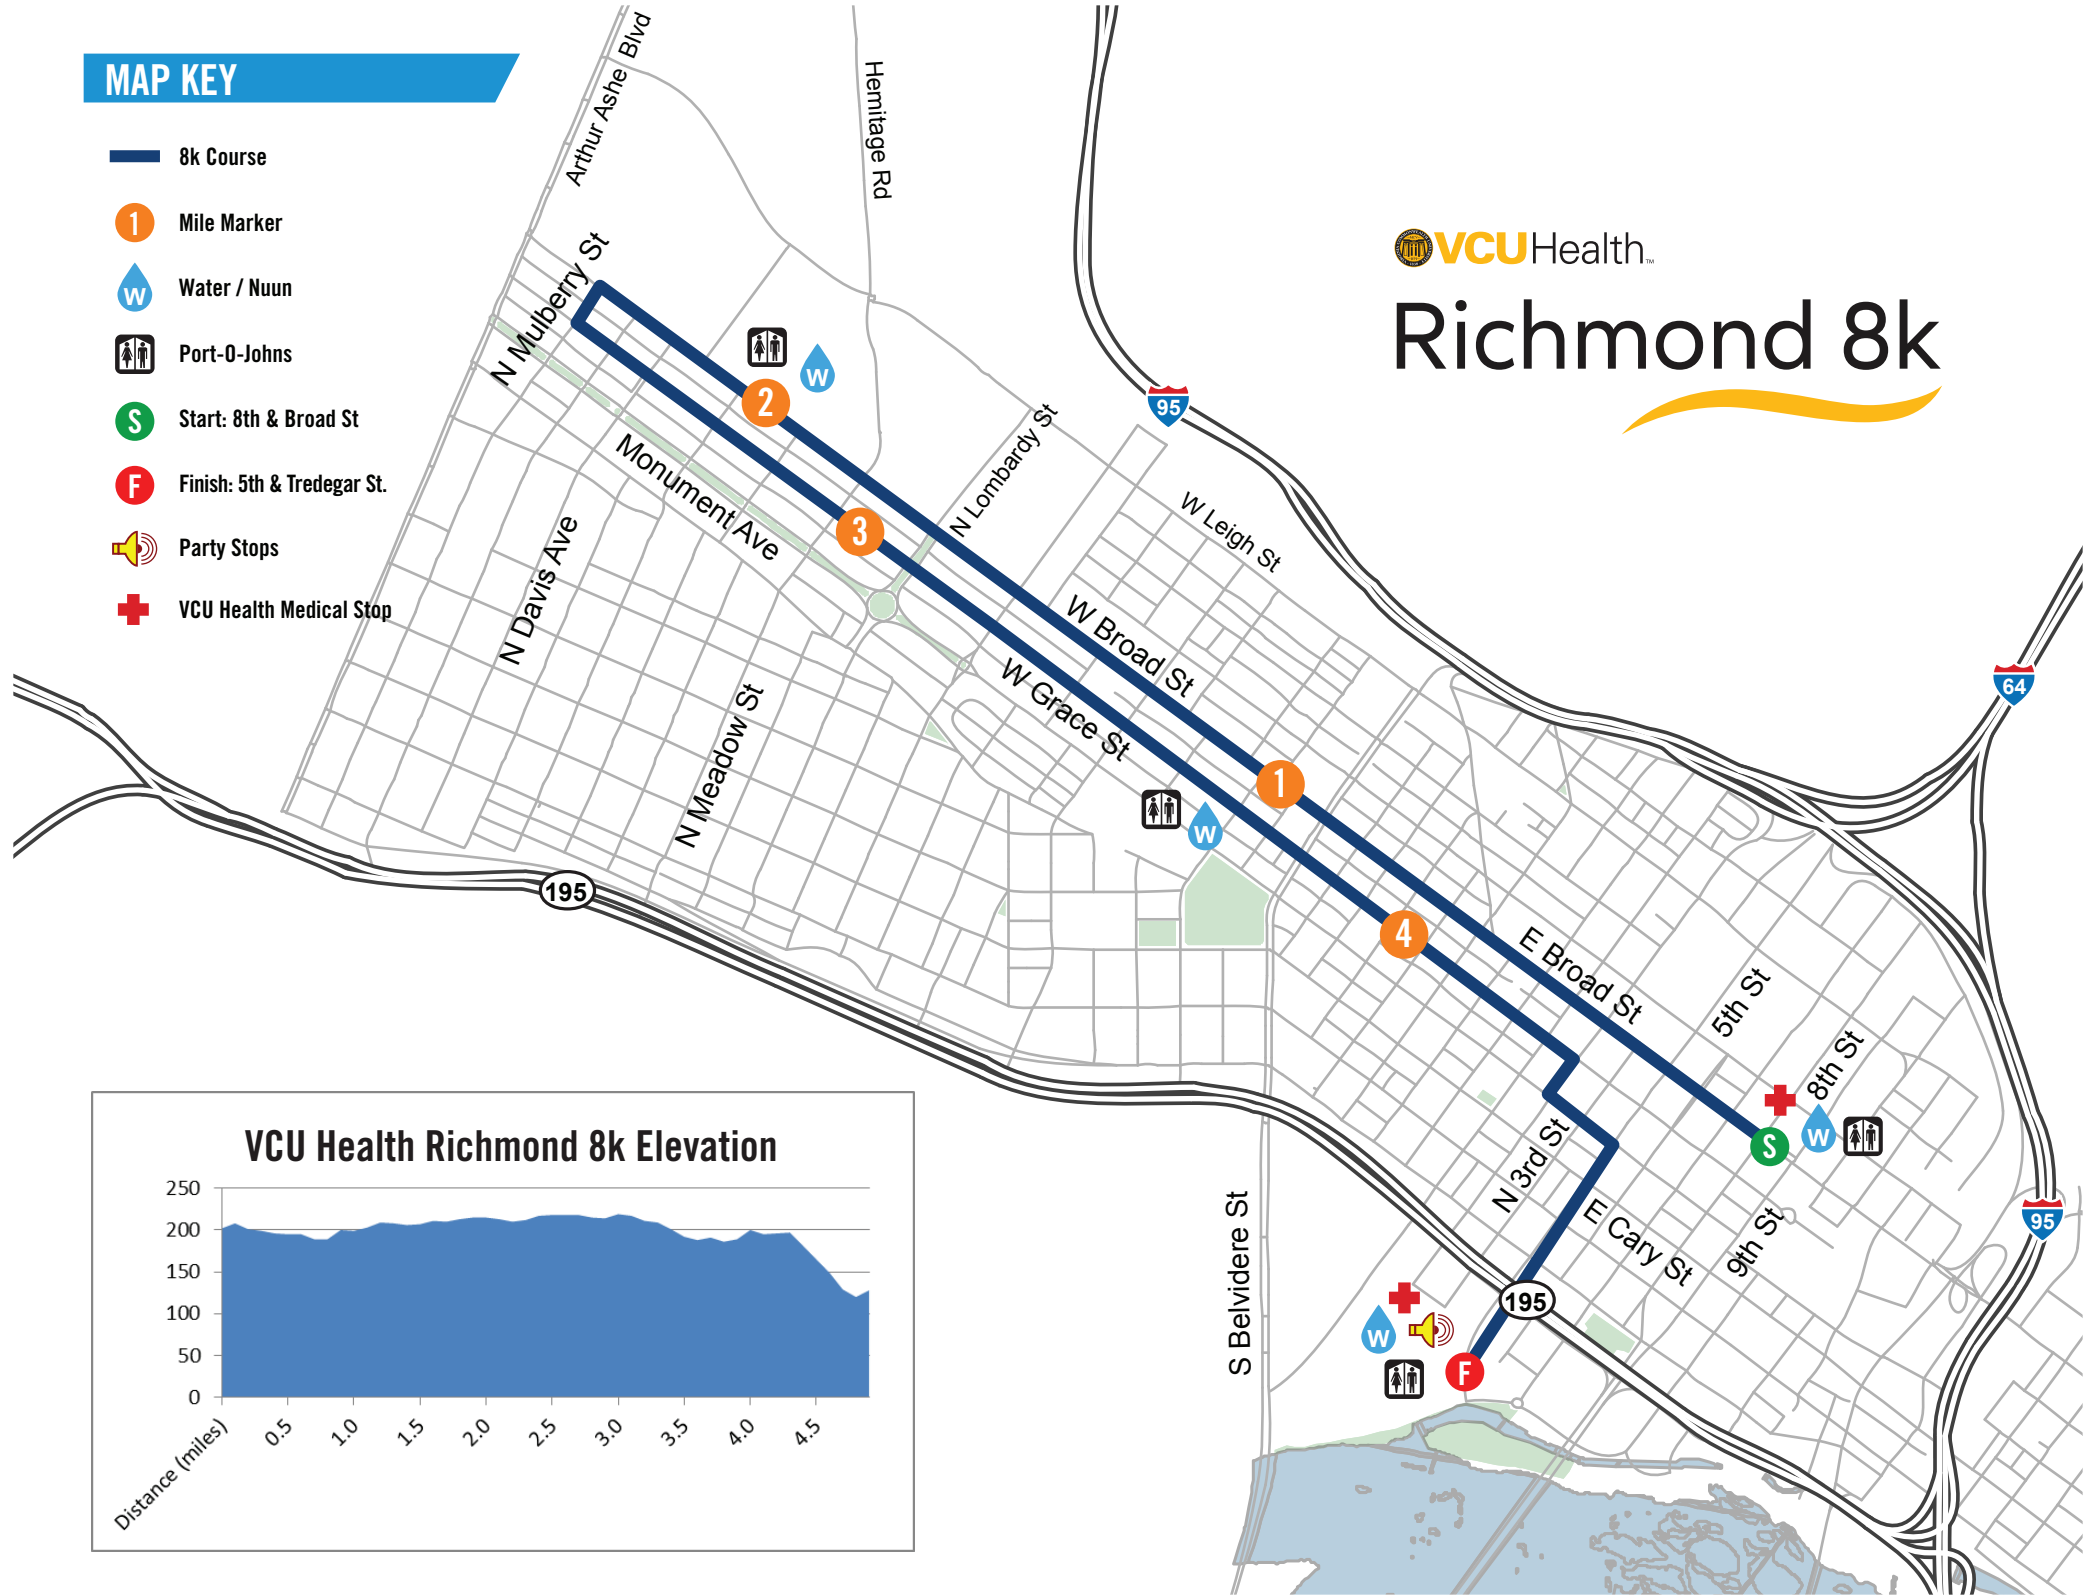

MAP KEY

-  8k Course
-  Mile Marker
-  Water / Nuun
-  Port-O-Johns
-  Start: 8th & Broad St
-  Finish: 5th & Tredegar St.
-  Party Stops
-  VCU Health Medical Stop

Richmond 8k

VCU Health Richmond 8k Elevation