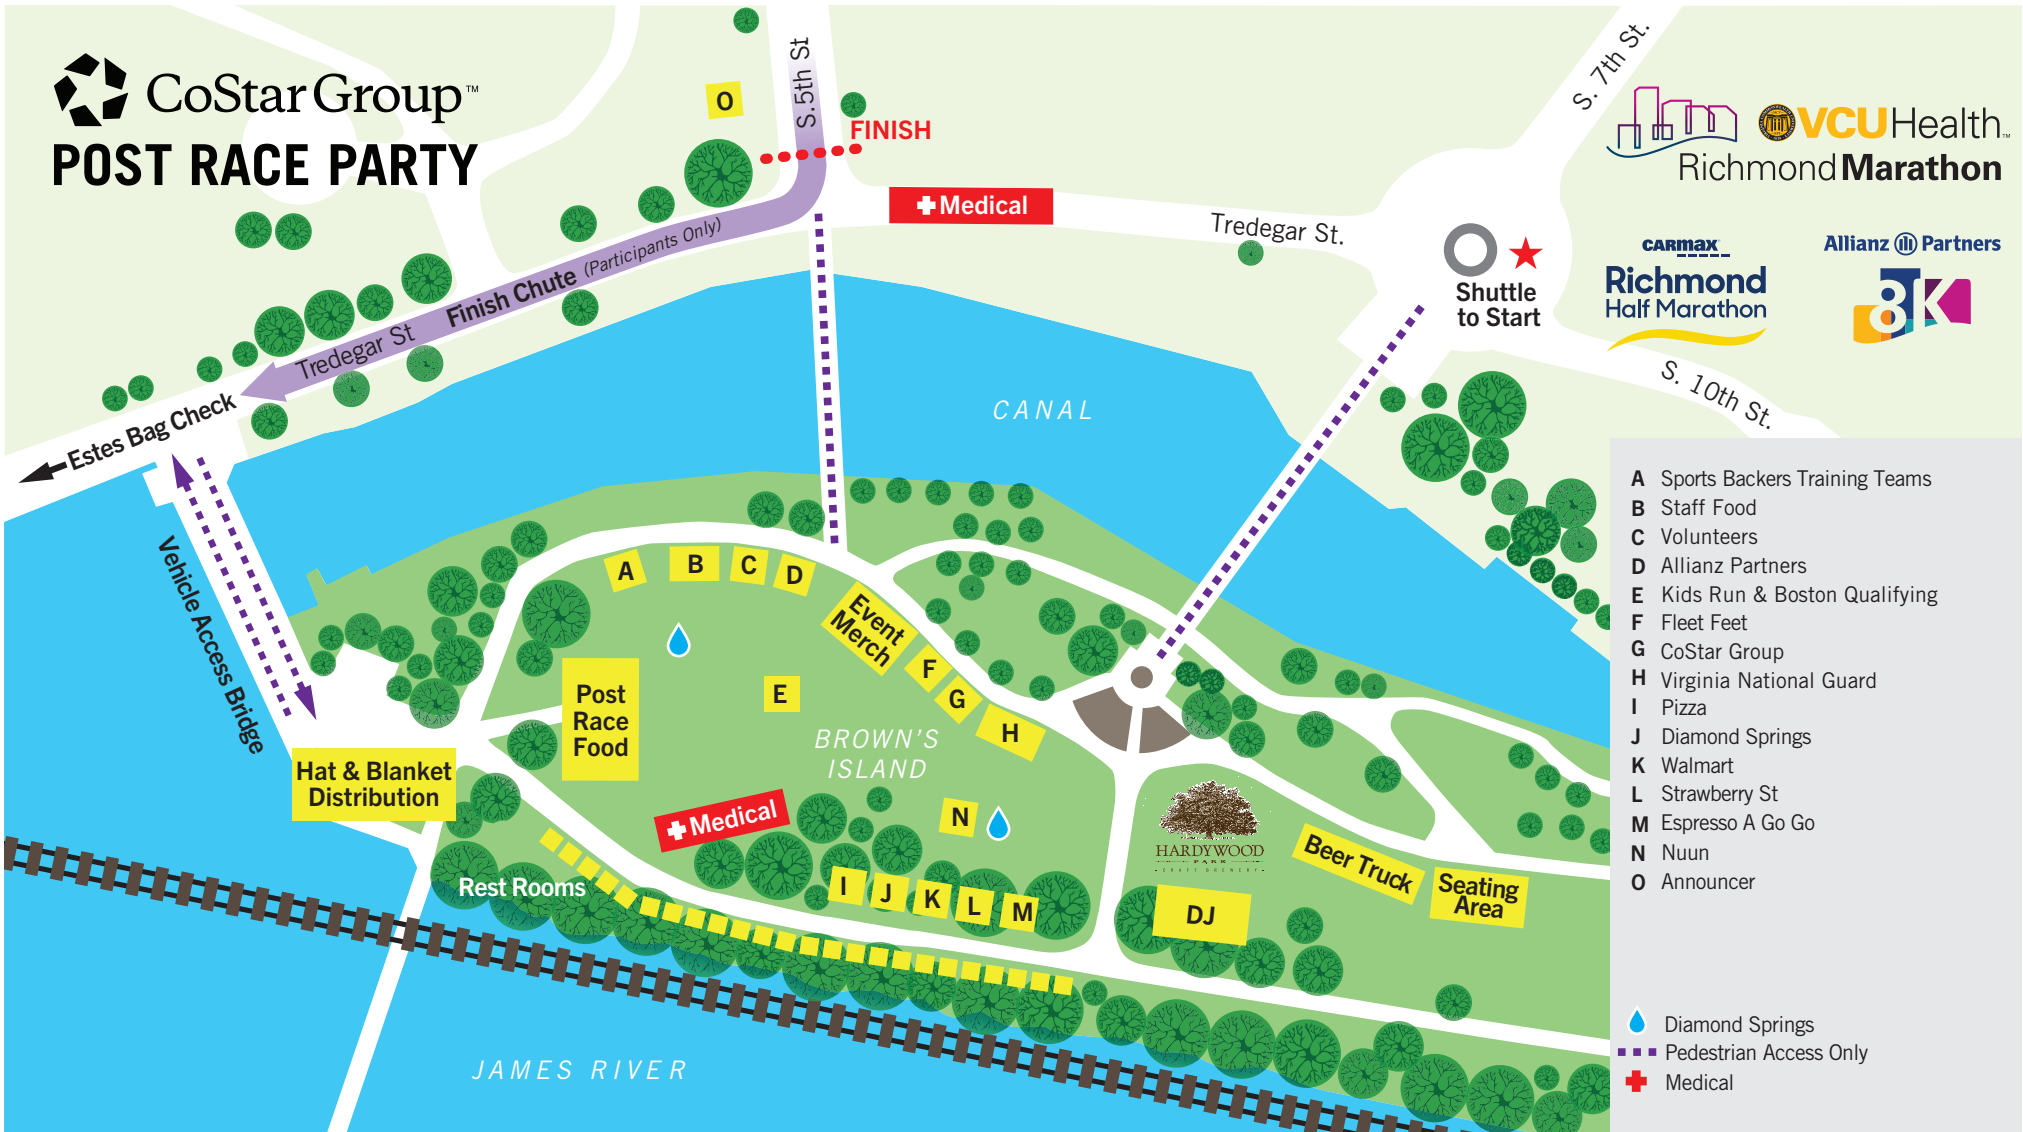

**CoStar Group™**  
**POST RACE PARTY**

**VCU Health**  
 Richmond **Marathon**  
**CARMAX**  
**Richmond Half Marathon**  
**Allianz Partners**

- A Sports Backers Training Teams
  - B Staff Food
  - C Volunteers
  - D Allianz Partners
  - E Kids Run & Boston Qualifying
  - F Fleet Feet
  - G CoStar Group
  - H Virginia National Guard
  - I Pizza
  - J Diamond Springs
  - K Walmart
  - L Strawberry St
  - M Espresso A Go Go
  - N Nuun
  - O Announcer
- 
- Diamond Springs
  - Pedestrian Access Only
  - Medical