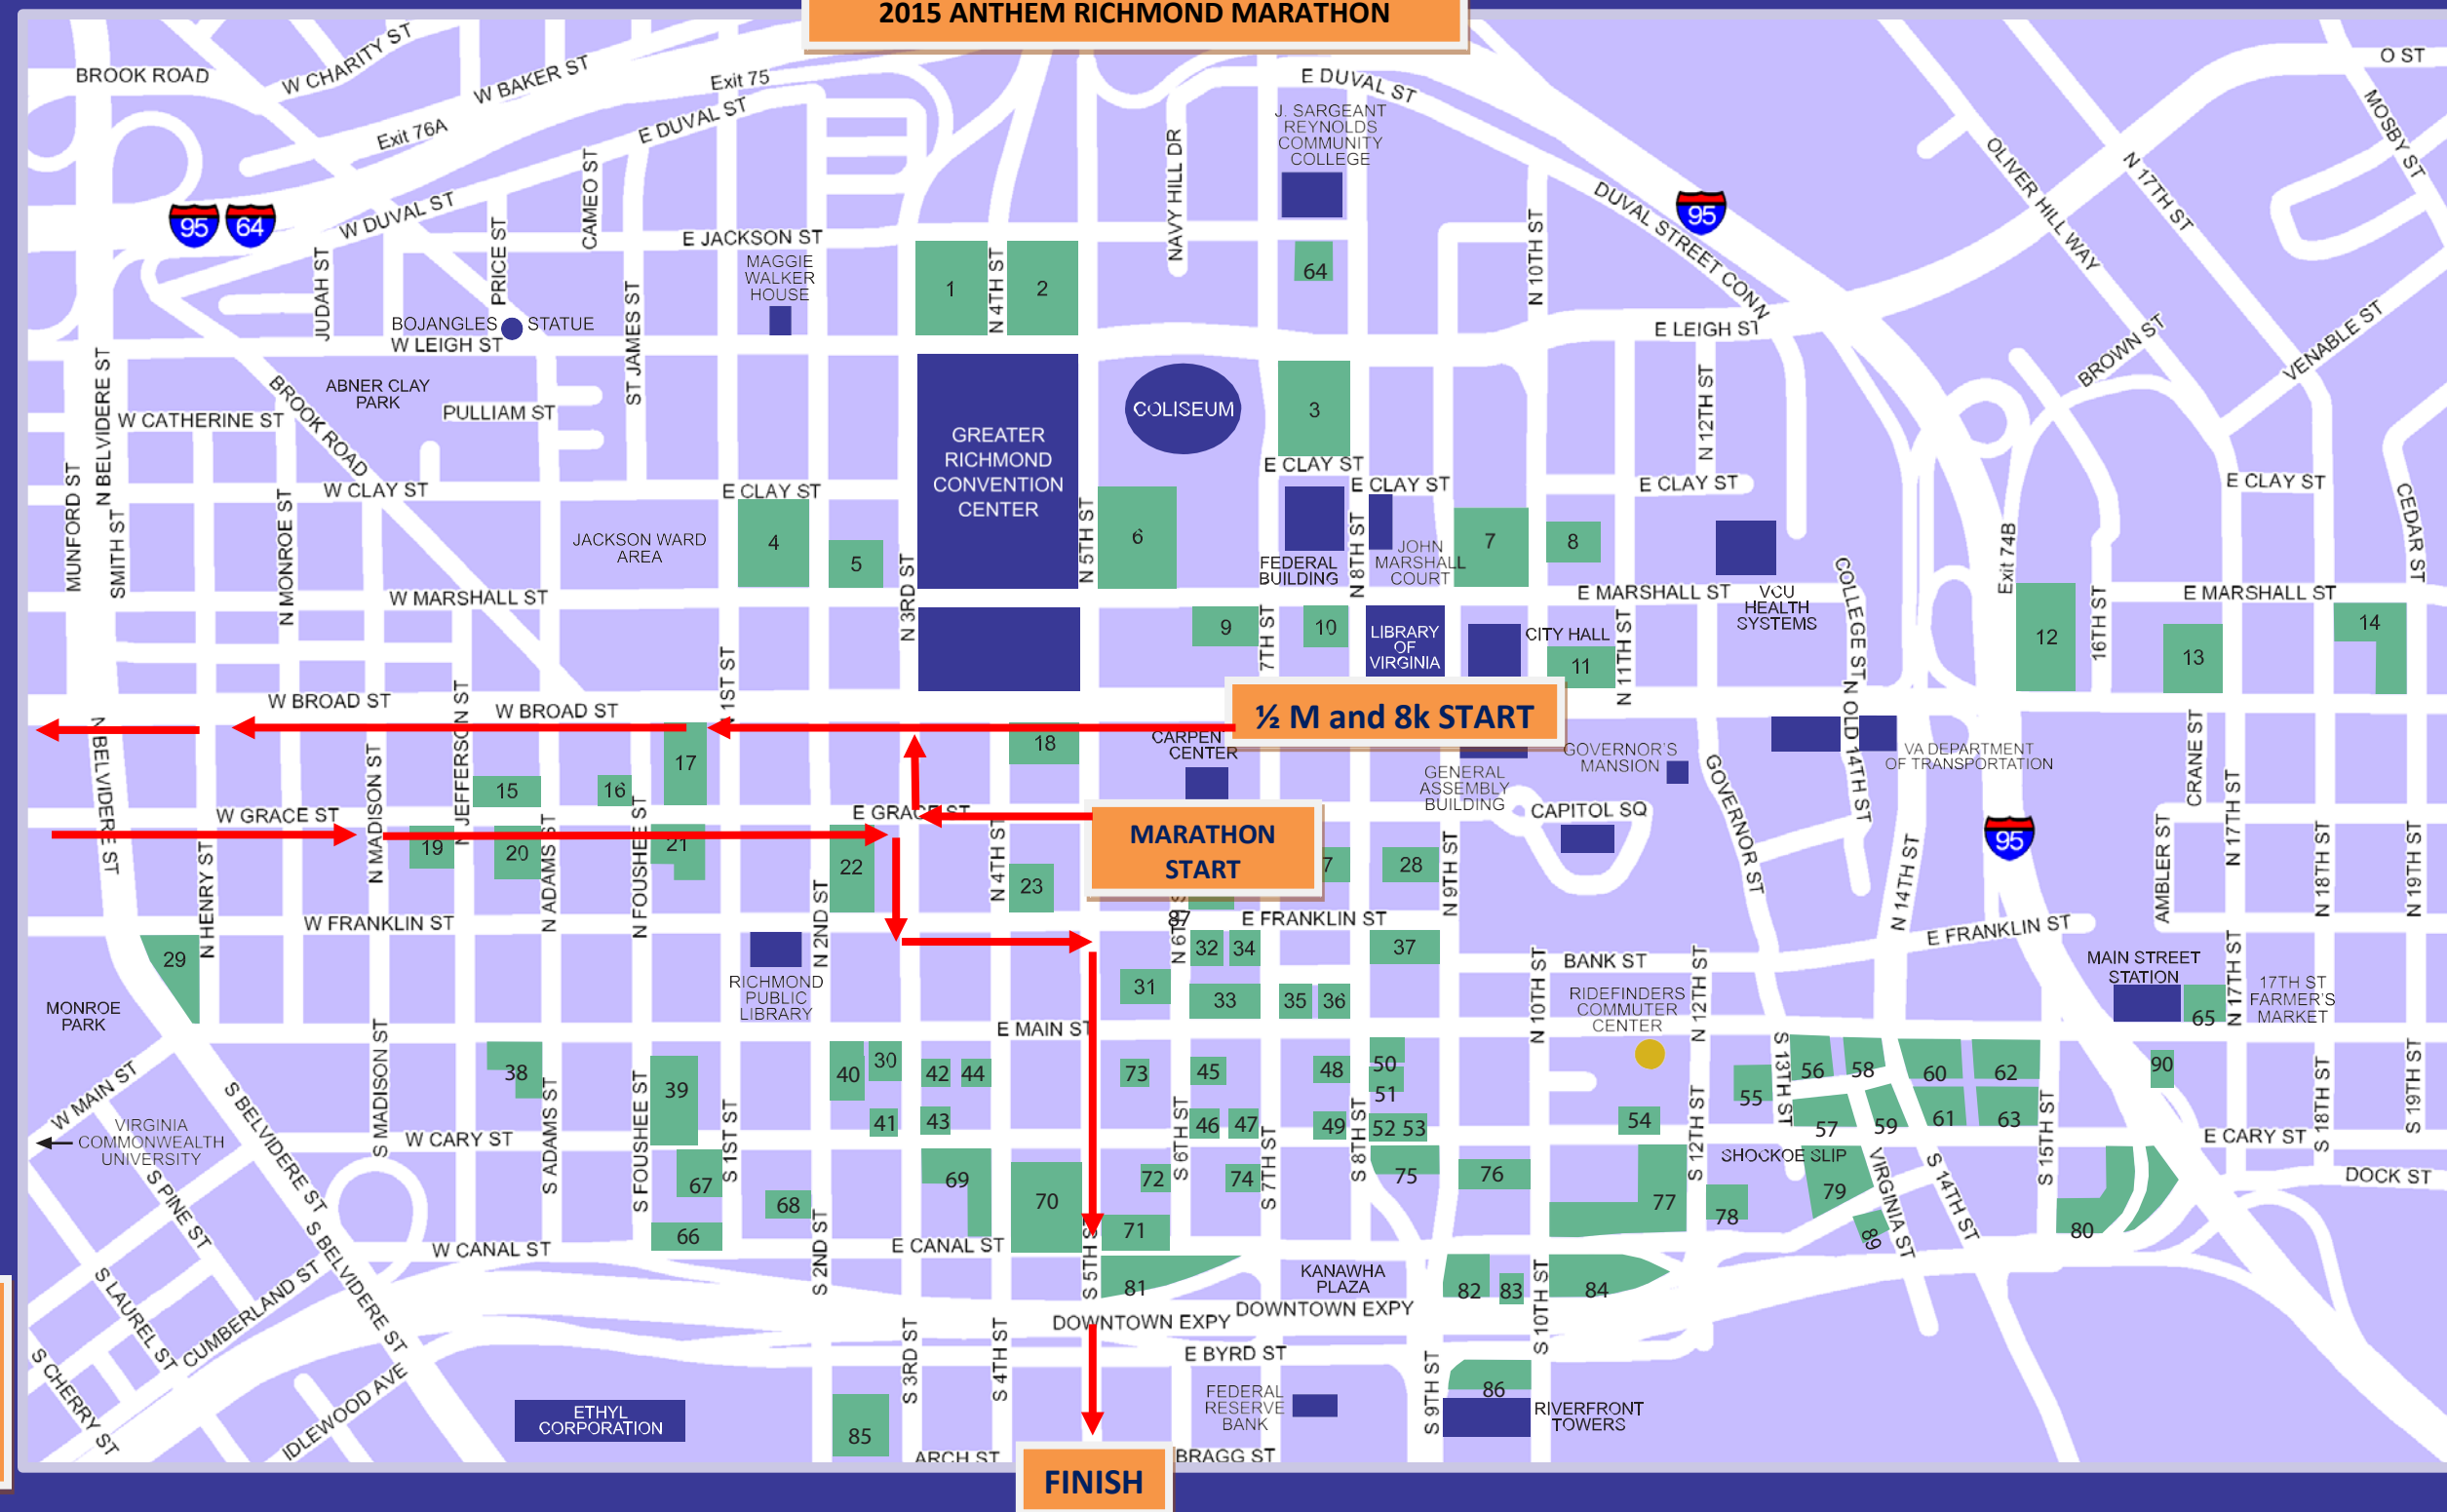

A DIVISION OF GRTC TRANSIT SYSTEM

## PUBLIC PARKING LOT MAP

### LEGEND

- Parking Lots
- City Landmarks
- RideFinders

Parking rates are subject to change. Please contact the parking lot operators for the most current rates and availability.

**8k Start: 8<sup>th</sup> & Broad (7:00am)**  
**½ M Start: 7<sup>th</sup> & Broad (7:30am)**  
**Marathon Start: 5<sup>th</sup> & Grace (7:45am)**

### 2015 ANTHEM RICHMOND MARATHON

½ M and 8k START

MARATHON START

FINISH