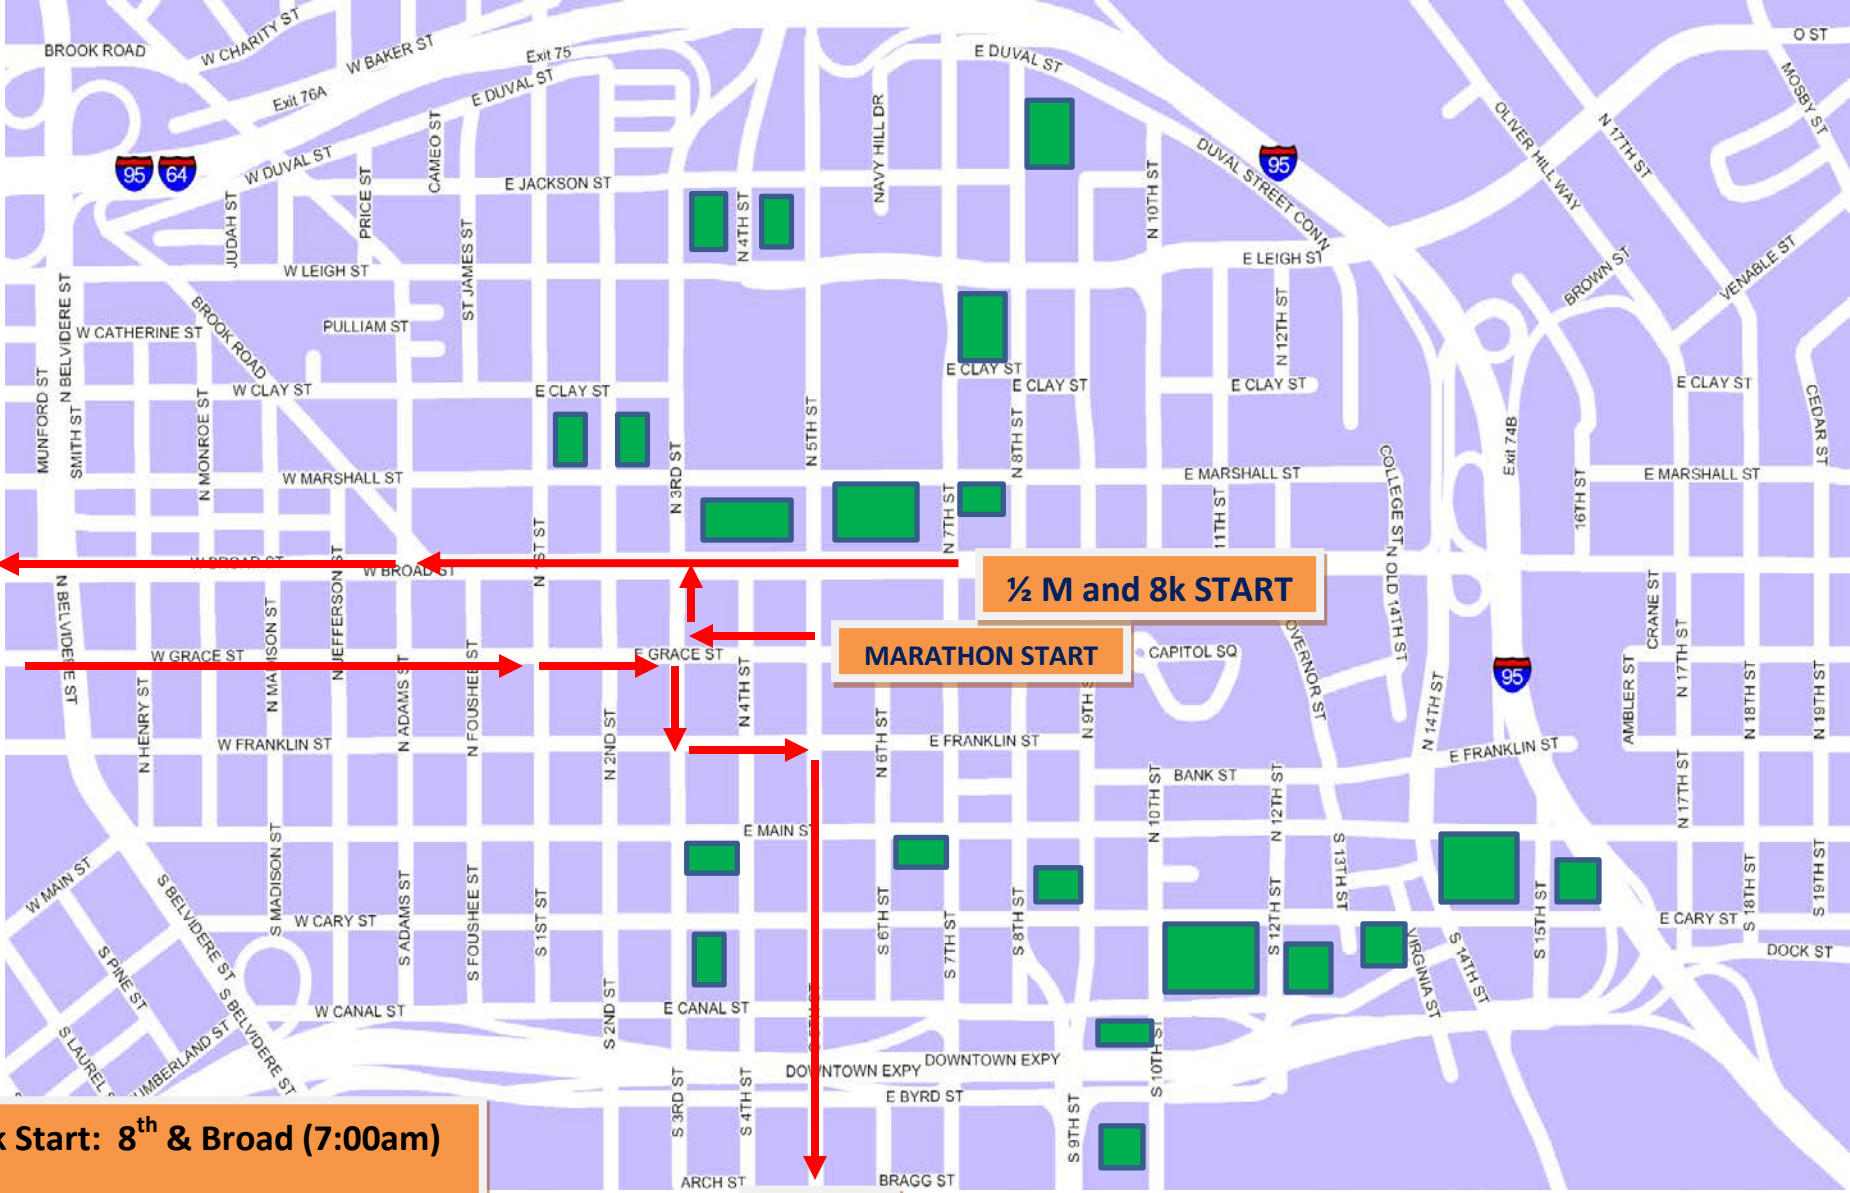

2016 ANTHEM RICHMOND MARATHON

8k Start: 8th & Broad (7:00am)
1/2 M Start: 7th & Broad (7:30am)
Marathon Start: 5th & Grace

FINISH